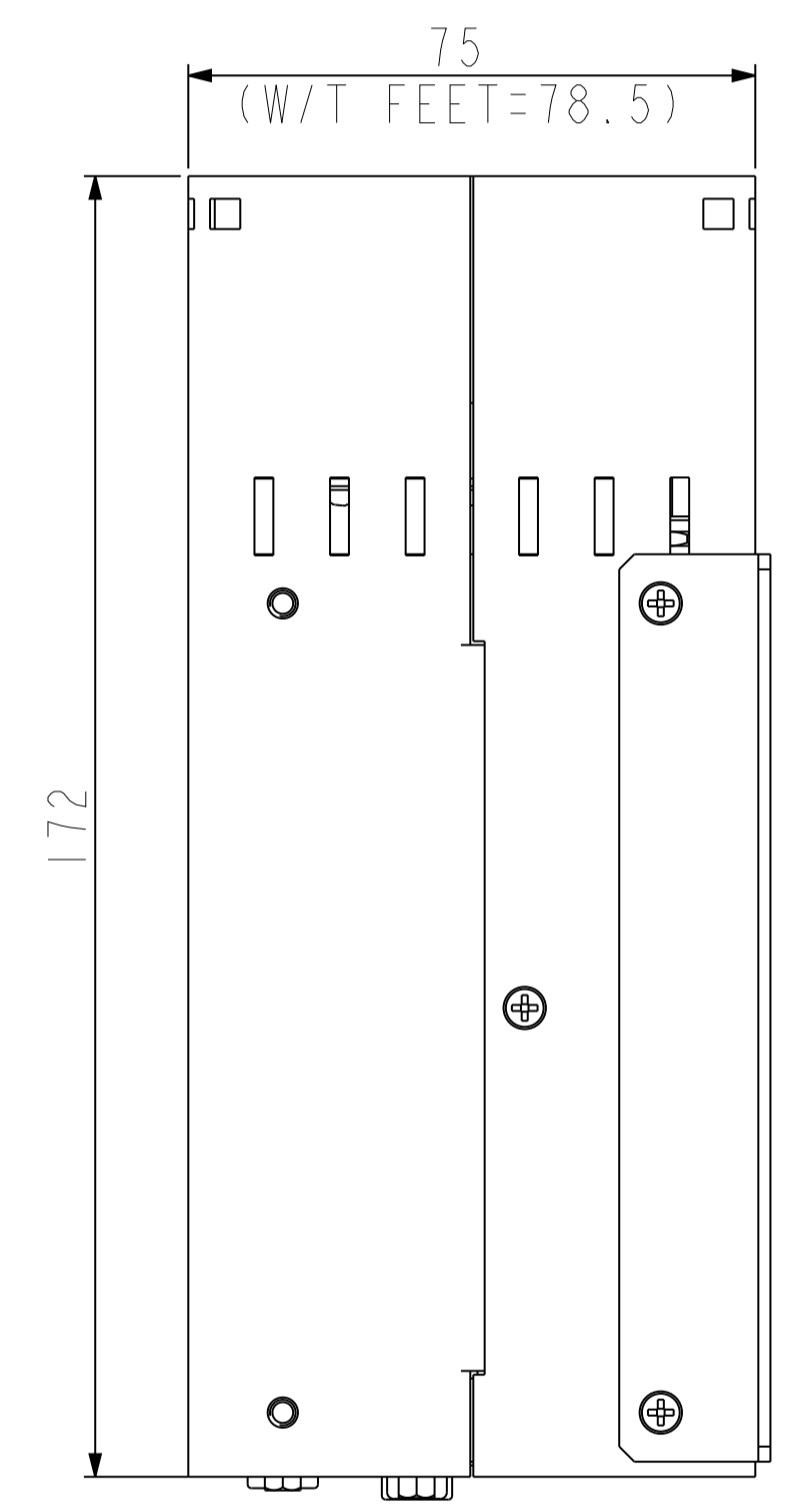

DWG. No. 00002550A00D1 SHT 1 OF 1  
 MODEL REF.#.ISS 00002550A00\_1

THIRD ANGLE

23/07/08	I	NEW DRG			
		REF	ECN2008.042		
DATE	ISS	MOD.	REF.	DWN.	CHK.
USED ON	--				
DO NOT SCALE IF IN DOUBT ASK					
MATERIAL	--				
FINISH	--				

BLUE CHIP TECHNOLOGY		DWN. R.TAYLOR	23/07/08	TITLE	PRODUCT OUTLINE	
CHECK		APP.	--	--	SCALE NTS @ A1 TOL. --	
APP.		--		DIMENSIONS IN MILLIMETRES		DRG. No. 00002550A00D1 SHT 1 OF 1 A1
CHOWLEY OAK, TATTENHALL, CHESTER, CHESHIRE, CH3 9EX TEL : 01829 772000 FAX : 01829 772001 E-mail : @BLUECHIPTECHNOLOGY.CO.UK						