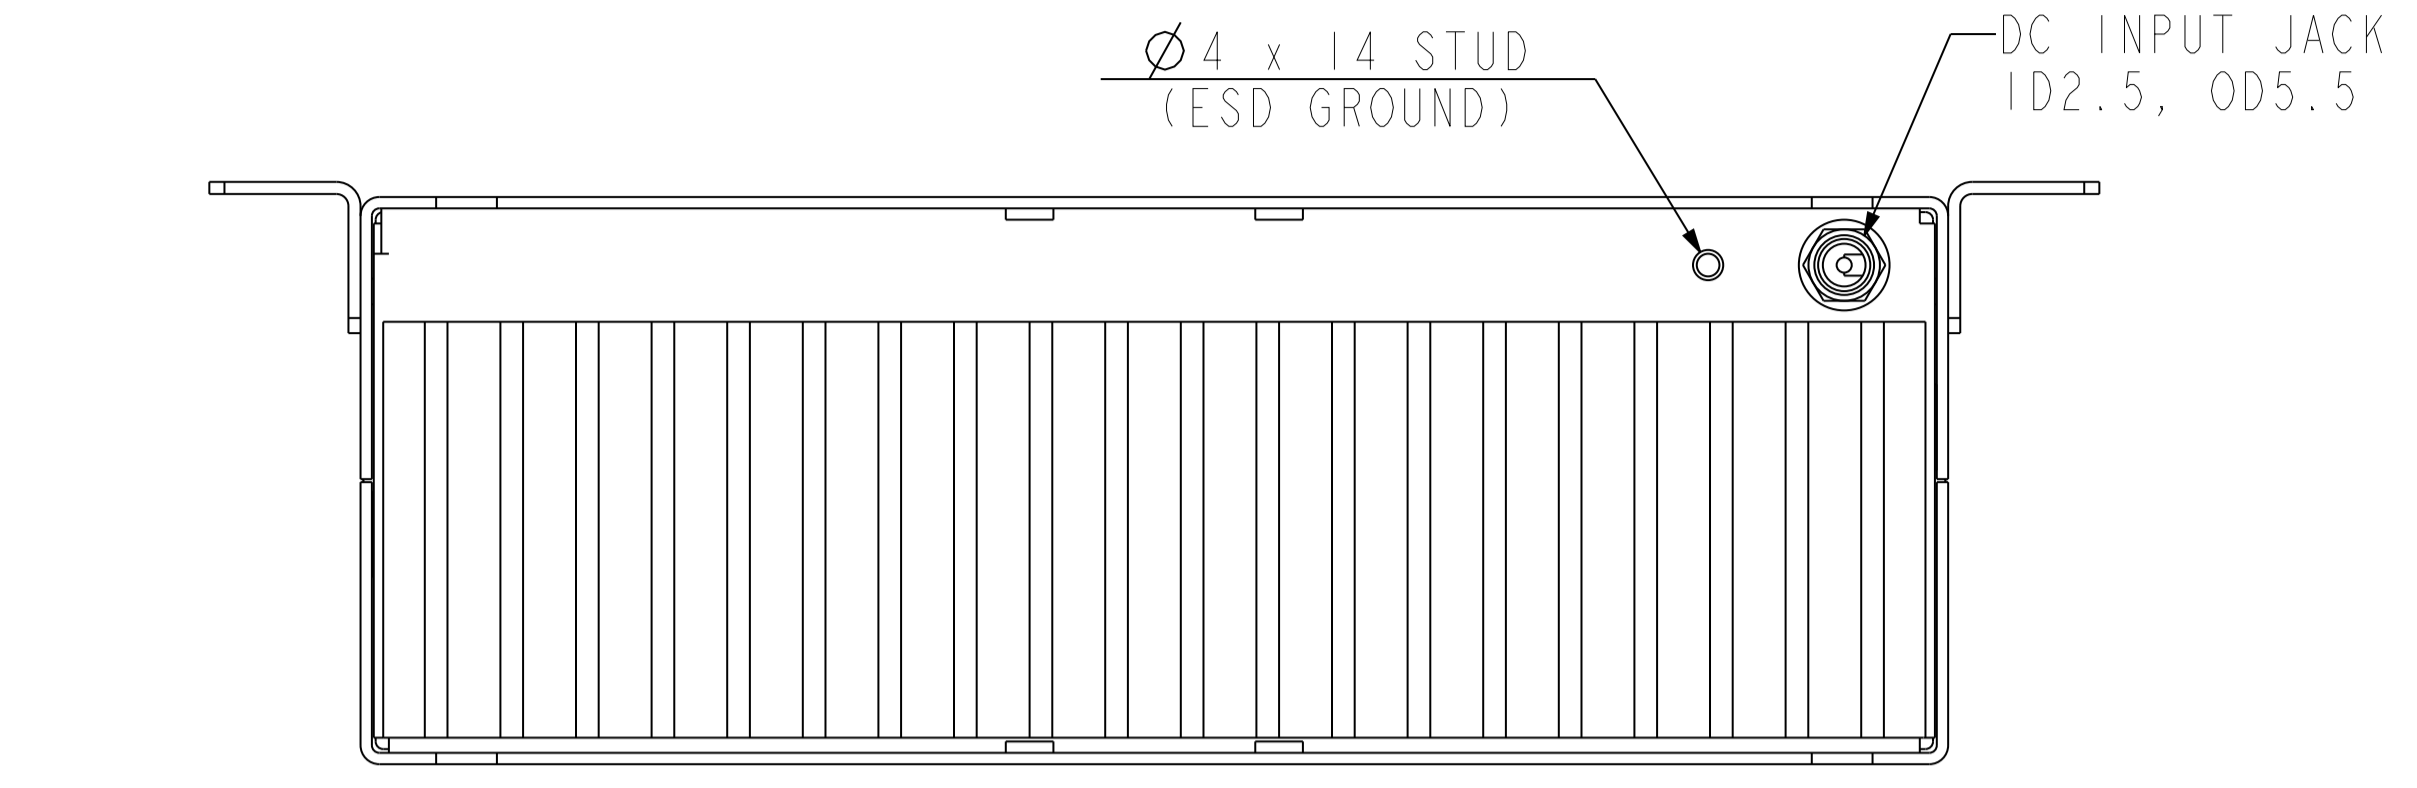

DWG. No. 00002550A00D1 SHT 1 OF 1  
 MODEL REF.#.ISS 00002550A00\_1

THIRD ANGLE

23/07/08	I	NEW DRG			
		REF	ECN2008.042		
DATE	ISS	MOD.	REF.	DWN.	CHK.
USED ON	--				
DO NOT SCALE IF IN DOUBT ASK					
MATERIAL	--				
FINISH	--				

BLUE CHIP TECHNOLOGY		DWN. R.TAYLOR	23/07/08	TITLE	PRODUCT OUTLINE	
CHECK		APP.	--	--	SCALE NTS @ A1 TOL. --	
APP.		--		DIMENSIONS IN MILLIMETRES		DRG. No. 00002550A00D1 SHT 1 OF 1 A1
CHOWLEY OAK, TATTENHALL, CHESTER, CHESHIRE, CH3 9EX TEL : 01829 772000 FAX : 01829 772001 E-mail : @BLUECHIPTECHNOLOGY.CO.UK						