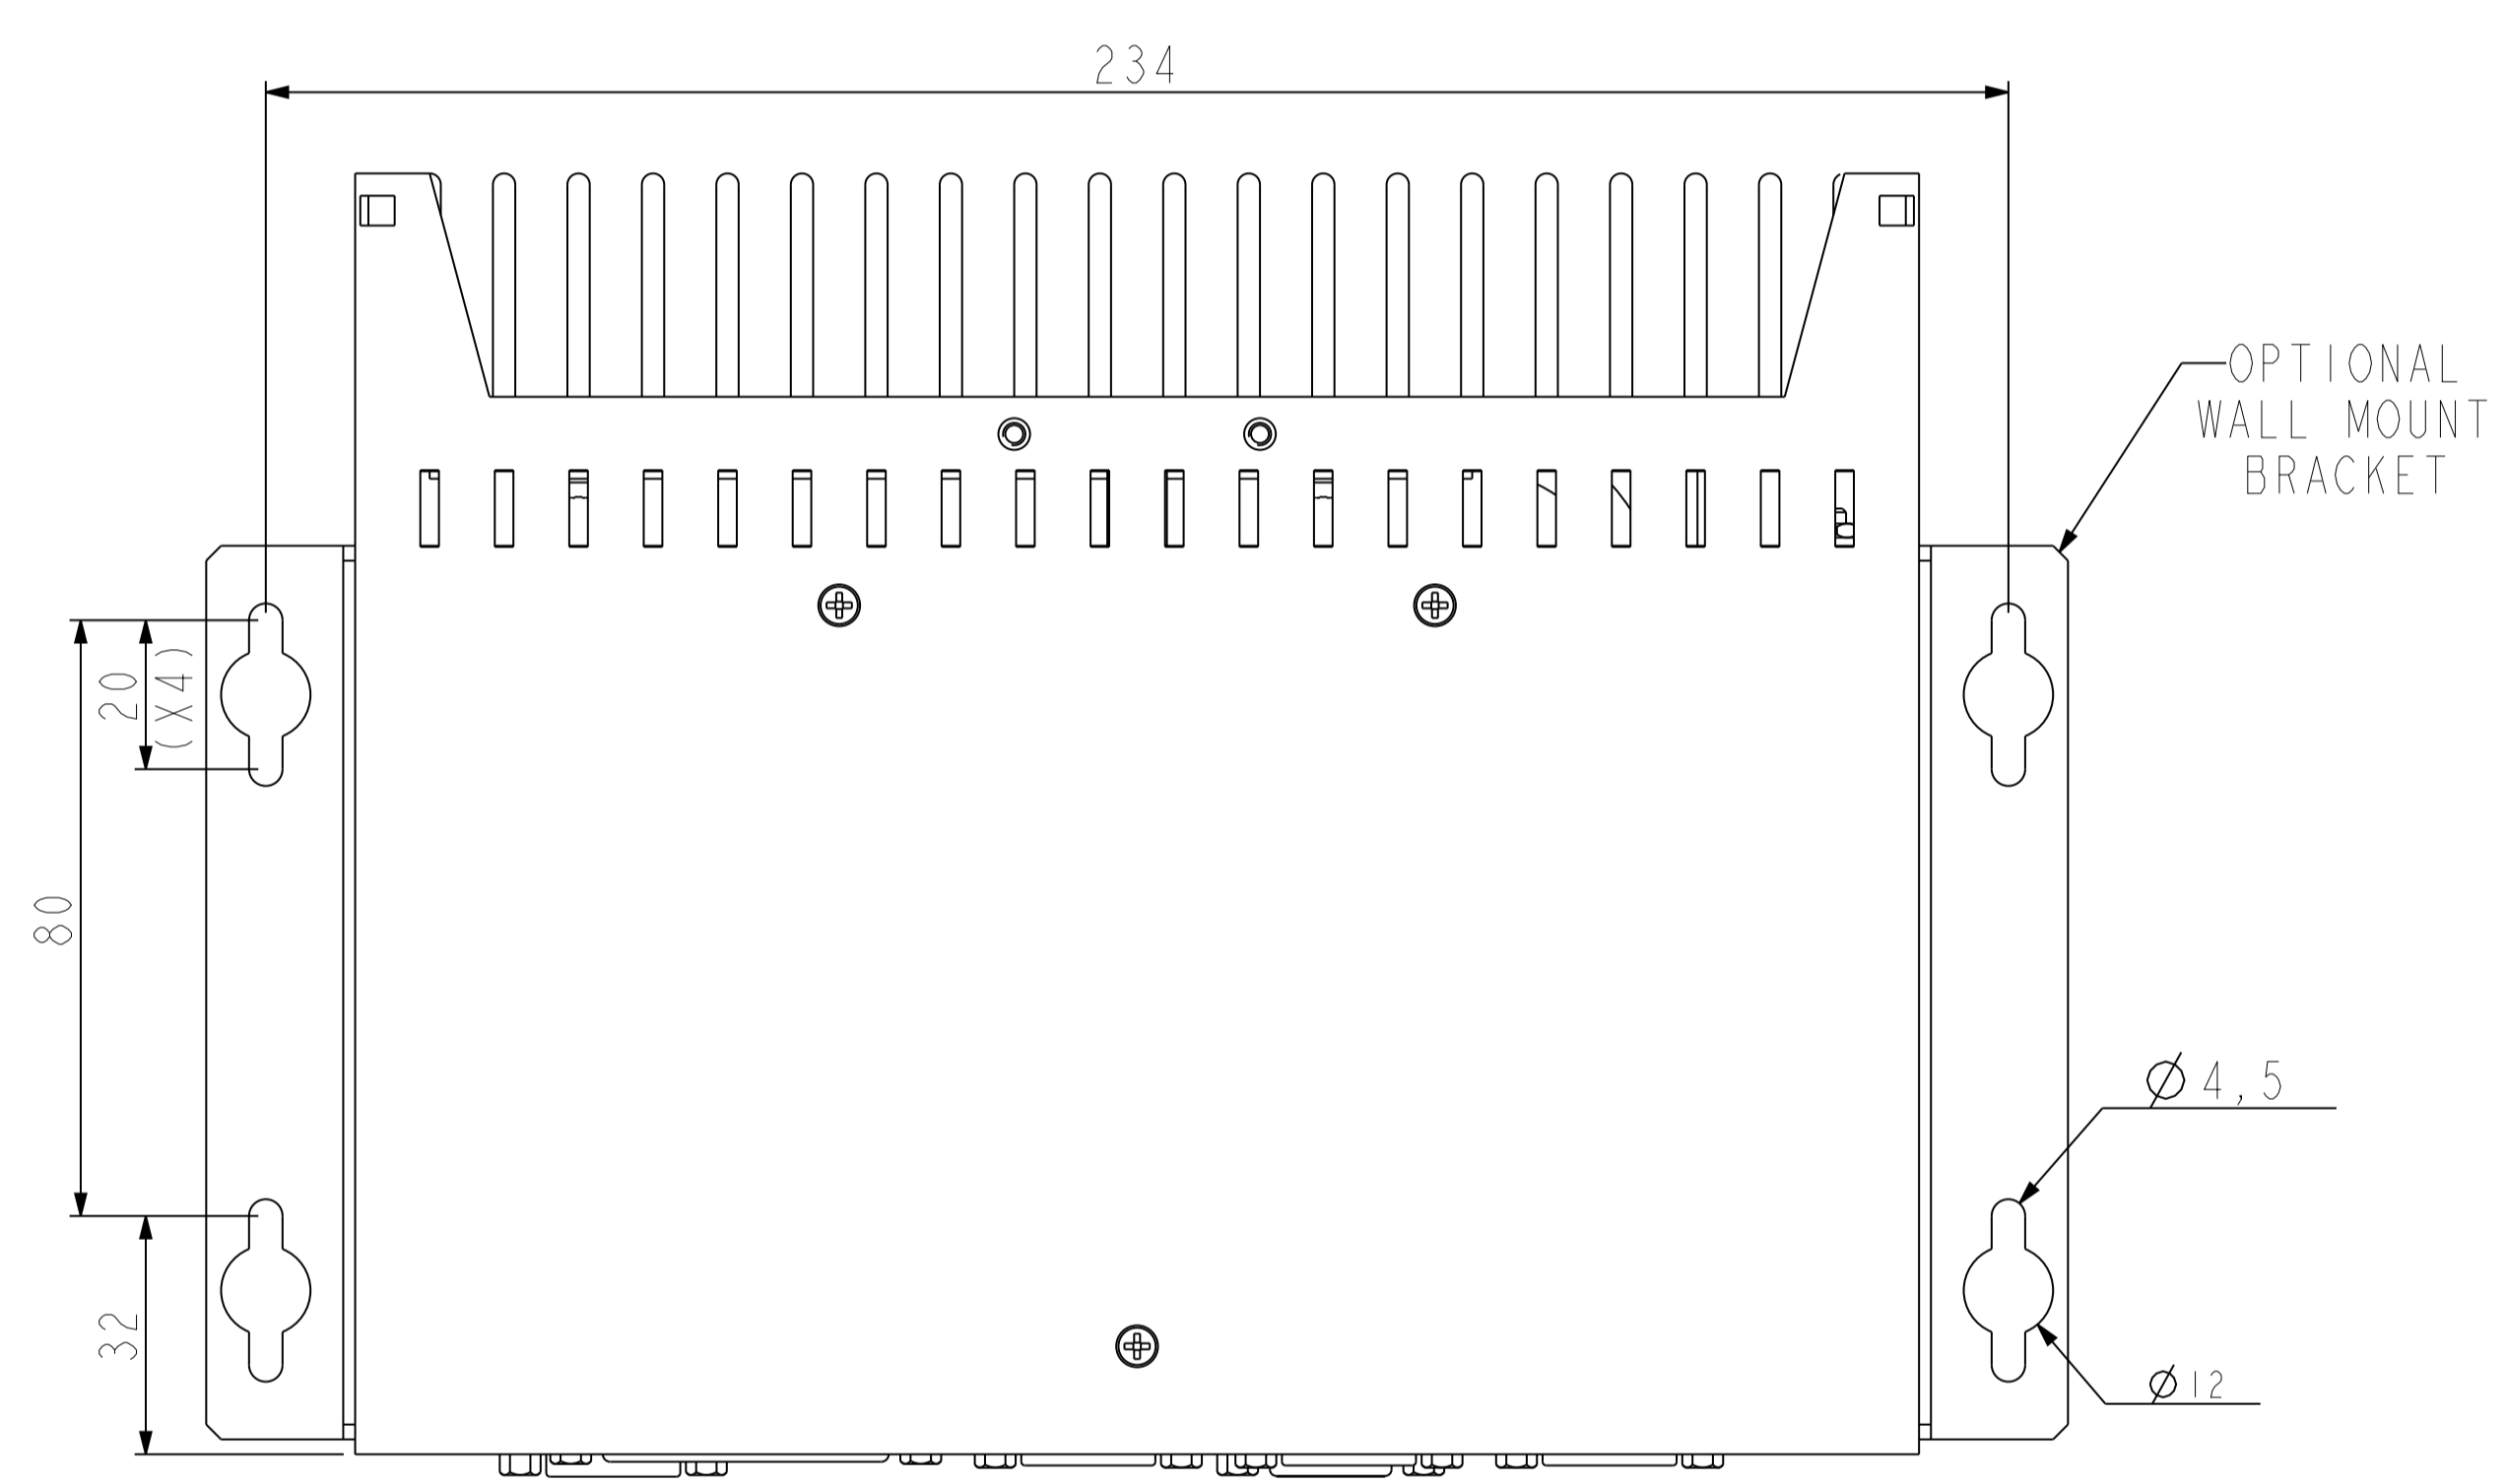

DWG. No. 00002550A00D1 SHT 1 OF 1  
 MODEL REF.#.ISS 00002550A00\_1

THIRD ANGLE

23/07/08	I	NEW DRG			
		REF	ECN2008.042		
DATE	ISS	MOD.	REF.	DWN.	CHK.
USED ON	--				
DO NOT SCALE IF IN DOUBT ASK					
MATERIAL	--				
FINISH	--				

BLUE CHIP TECHNOLOGY		DWN. R.TAYLOR	23/07/08	TITLE	PRODUCT OUTLINE	
CHECK		APP.	--	--	SCALE NTS @ A1 TOL. --	
APP.		--		DIMENSIONS IN MILLIMETRES		DRG. No. 00002550A00D1 SHT 1 OF 1 A1
CHOWLEY OAK, TATTENHALL, CHESTER, CHESHIRE, CH3 9EX TEL : 01829 772000 FAX : 01829 772001 E-mail : @BLUECHIPTECHNOLOGY.CO.UK						