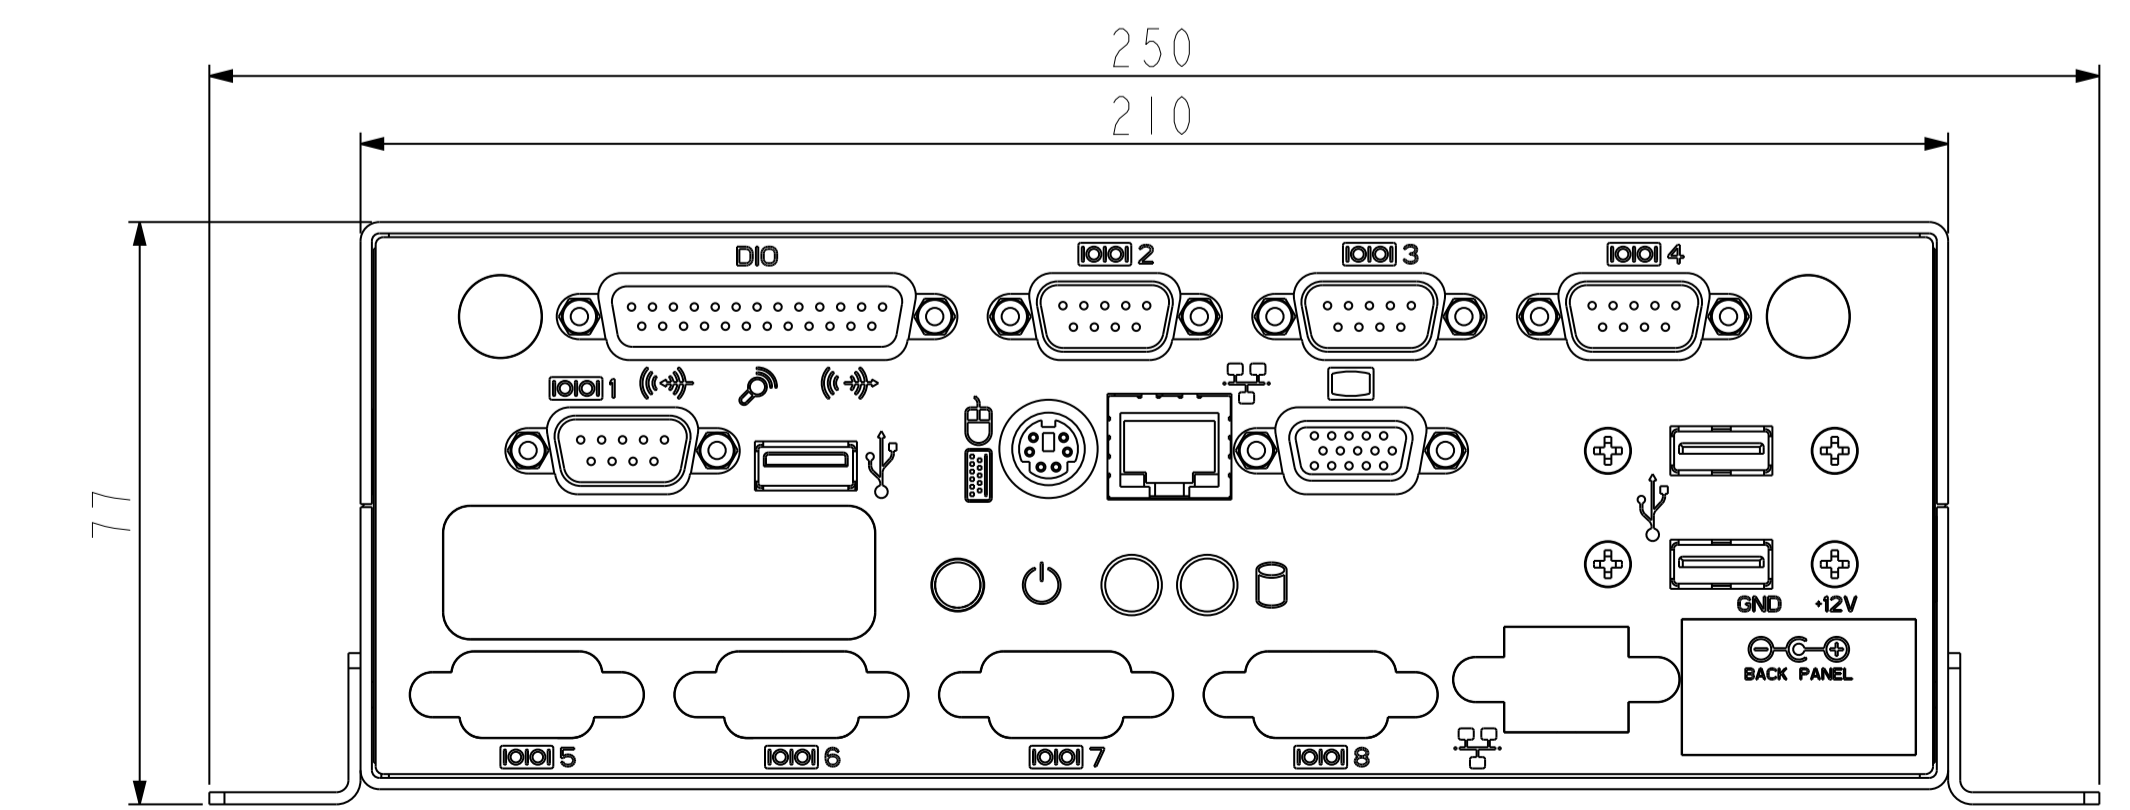

DWG. No. 00002550A00D1 SHT 1 OF 1  
 MODEL REF.#.ISS 00002550A00\_1

THIRD ANGLE

23/07/08	I	NEW DRG			
		REF	ECN2008.042		
DATE	ISS	MOD.	REF.	DWN.	CHK.
USED ON	--				
DO NOT SCALE IF IN DOUBT ASK					
MATERIAL	--				
FINISH	--				

BLUE CHIP TECHNOLOGY		DWN. R.TAYLOR	23/07/08	TITLE	PRODUCT OUTLINE	
CHECK		APP.	--	--	SCALE NTS @ A1 TOL. --	
APP.		--		DIMENSIONS IN MILLIMETRES		DRG. No. 00002550A00D1 SHT 1 OF 1 A1
CHOWLEY OAK, TATTENHALL, CHESTER, CHESHIRE, CH3 9EX TEL : 01829 772000 FAX : 01829 772001 E-mail : @BLUECHIPTECHNOLOGY.CO.UK						