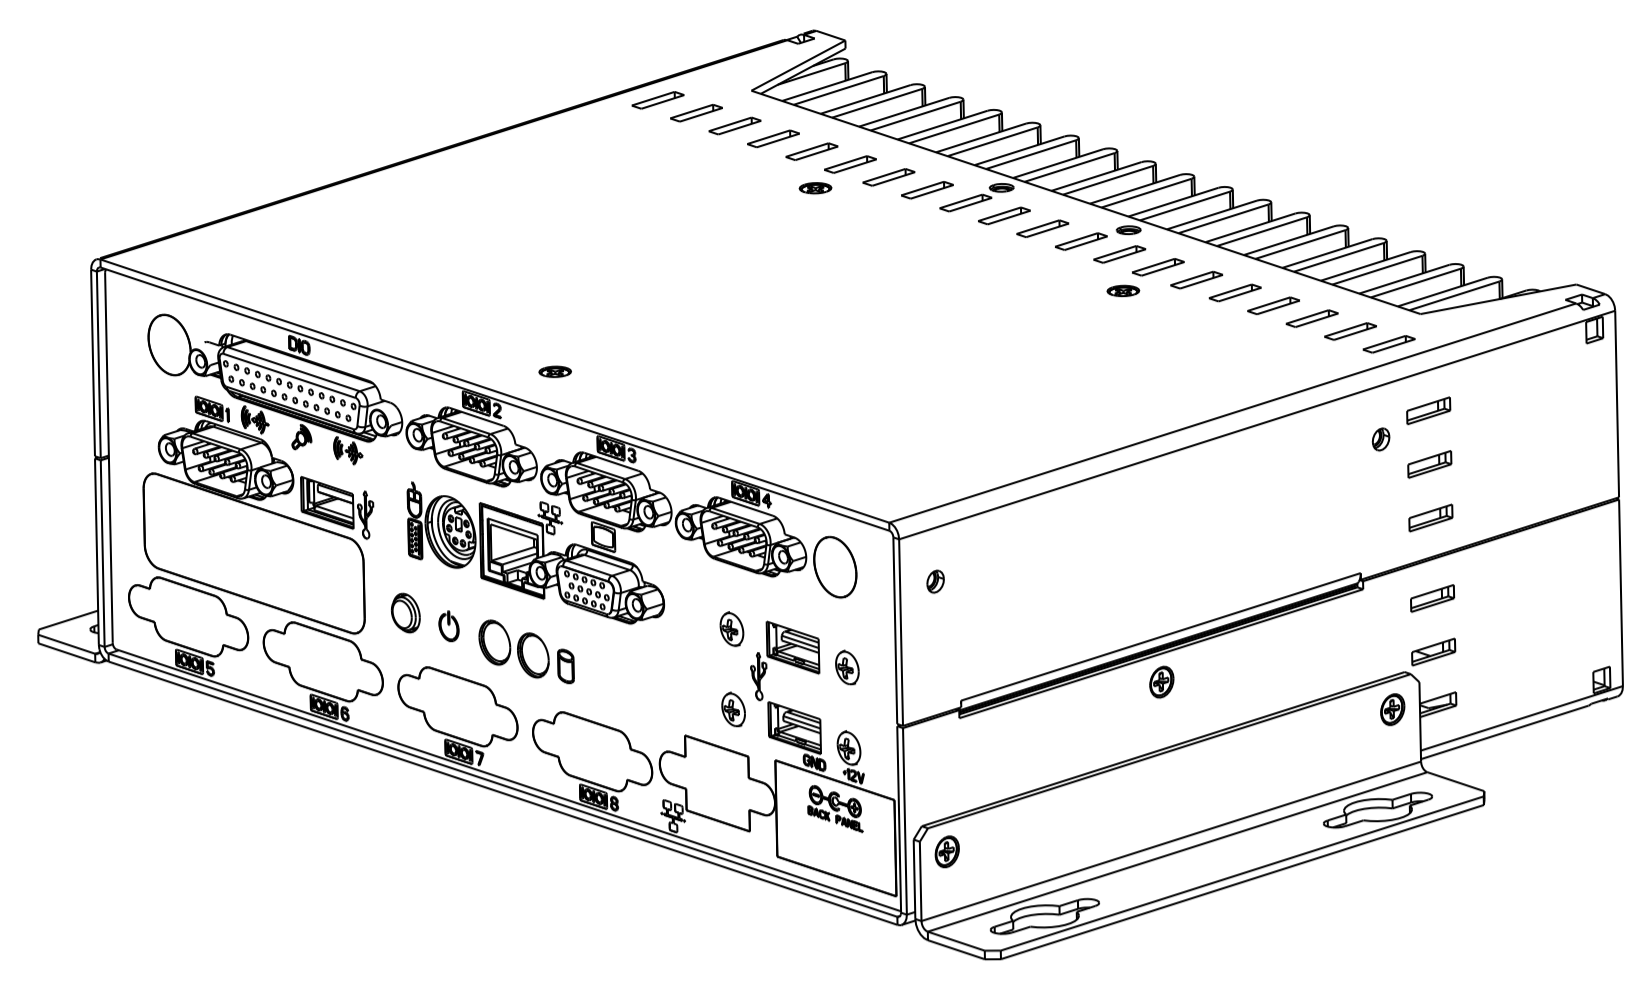

DWG. No. 00002550A00D1 SHT 1 OF 1  
 MODEL REF.#.ISS 00002550A00\_1

THIRD ANGLE

23/07/08	I	NEW DRG			
		REF	ECN2008.042		
DATE	ISS	MOD.	REF.	DWN.	CHK.
USED ON	--				
DO NOT SCALE IF IN DOUBT ASK					
MATERIAL	--				
FINISH	--				

BLUE CHIP TECHNOLOGY		DWN. R.TAYLOR	23/07/08	TITLE	PRODUCT OUTLINE	
CHECK		APP.	--	--	SCALE NTS @ A1 TOL. --	
APP.		--		DIMENSIONS IN MILLIMETRES		DRG. No. 00002550A00D1 SHT 1 OF 1 A1
CHOWLEY OAK, TATTENHALL, CHESTER, CHESHIRE, CH3 9EX TEL : 01829 772000 FAX : 01829 772001 E-mail : @BLUECHIPTECHNOLOGY.CO.UK						