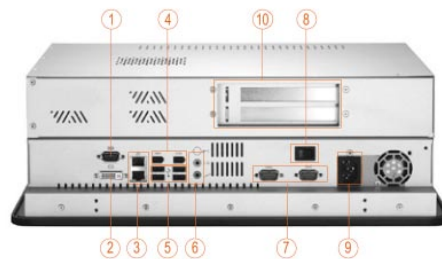

ORDERING INFORMATION

Generic Part# - CPU - HDD - RAM - Branding
 ALPHA17965E - XX - XX - XX - X

EXAMPLE

ALPHA17965E - C2D - 80HD - 1GB - B

17 inch PPC with Core 2 Duo processor, 80GB hard drive, 1GB memory and Blue Chip Technology Branding

- 1. COM 1
- 2. DVI-I
- 3. Giga LAN x 2
- 4. IEEE 1394a x 2
- 5. USB V2.0 x 4
- 6. Mic-in, Line-Out
- 7. COM 2 & COM 3
- 8. Power Switch
- 9. AC power
- 10. 2 x PCI slots

KEY

Core 2 Duo	C2D
80GB HDD	80HD
250GB HDD	250HD
512MB RAM	512MB
1GB RAM	1GB
2GB RAM	2GB
BCT Branding	B
No branding	N

ALPHA 17965E

The Alpha range of Panel PCs are compact, highly integrated, network-ready devices with full I/O connectivity. They are used extensively across automation and industrial control.

Based on the Intel Core 2 Duo/Core Solo platform, the Alpha 17965E multimedia applications. Multiple functions such as a 17" color TFT LCD, 2 PCI slots